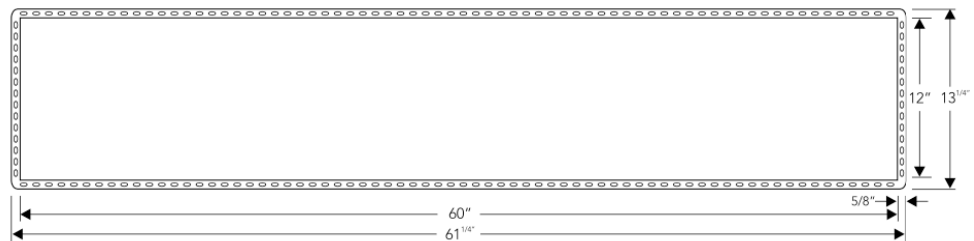

neelnox

LET
THERE
BE **DESIGN.**

FEATURES

- Premium 304 Grade Stainless Steel
- Undermount Profile
- Equipped with SoundDefy™ noise concealing technology
- Y I B O N D adhesive included to tile the back of the shelf as per client's preference
- No installation hardware required

Model	Profile	Size (Inner)	Size (Outer)	Rim	Depth
Y-16	Undermount	60 x 12 inches 1524 x 305 mm	61 ¹ / ₄ x 13 ¹ / ₄ inches 1554 x 335 mm	5/8 inches 15 mm	3 ³ / ₄ inches 97 mm

Product as shown in
polished finish

Y-16P

Dimension in
inches

Installation Notes

Cut out size : 61¹/₄ x 13¹/₄ inches

NOTE: Dimensions subject to change without notice.